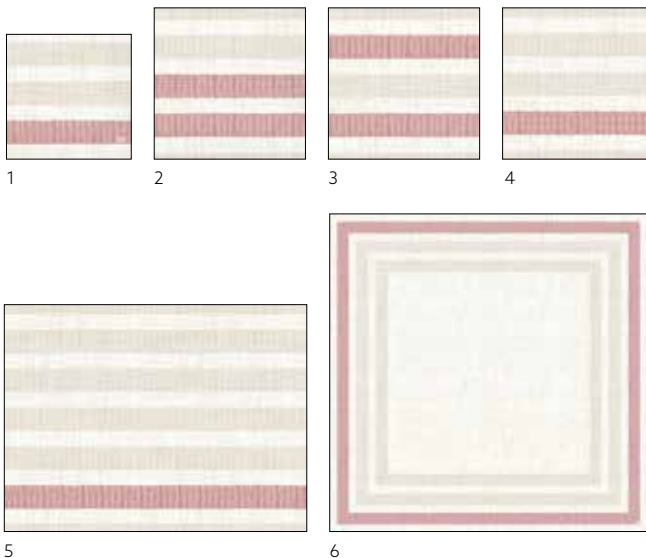

RIGATO BORDEAUX