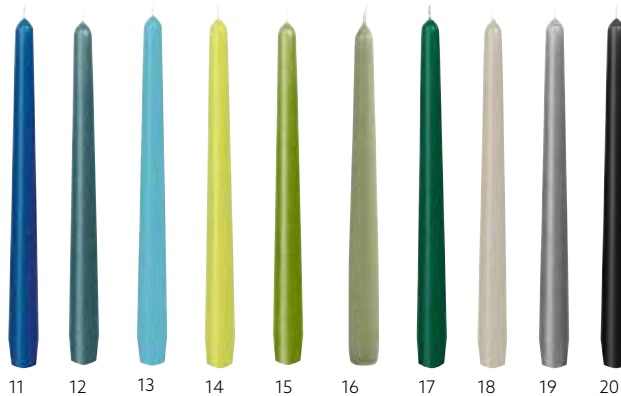

11 12 13 14 15 16 17 18 19 20

> LED CANDLES & ACCESSORIES