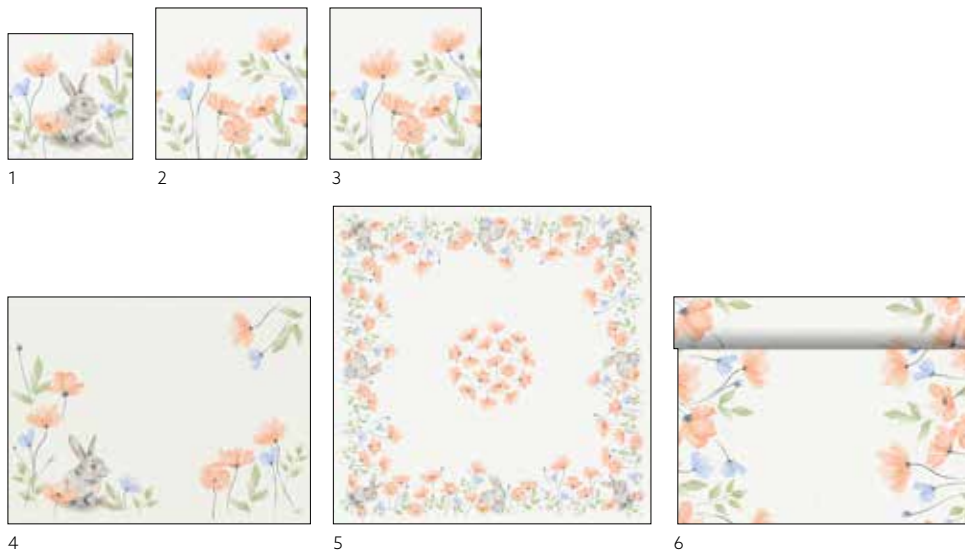

BUNNY BLOOM